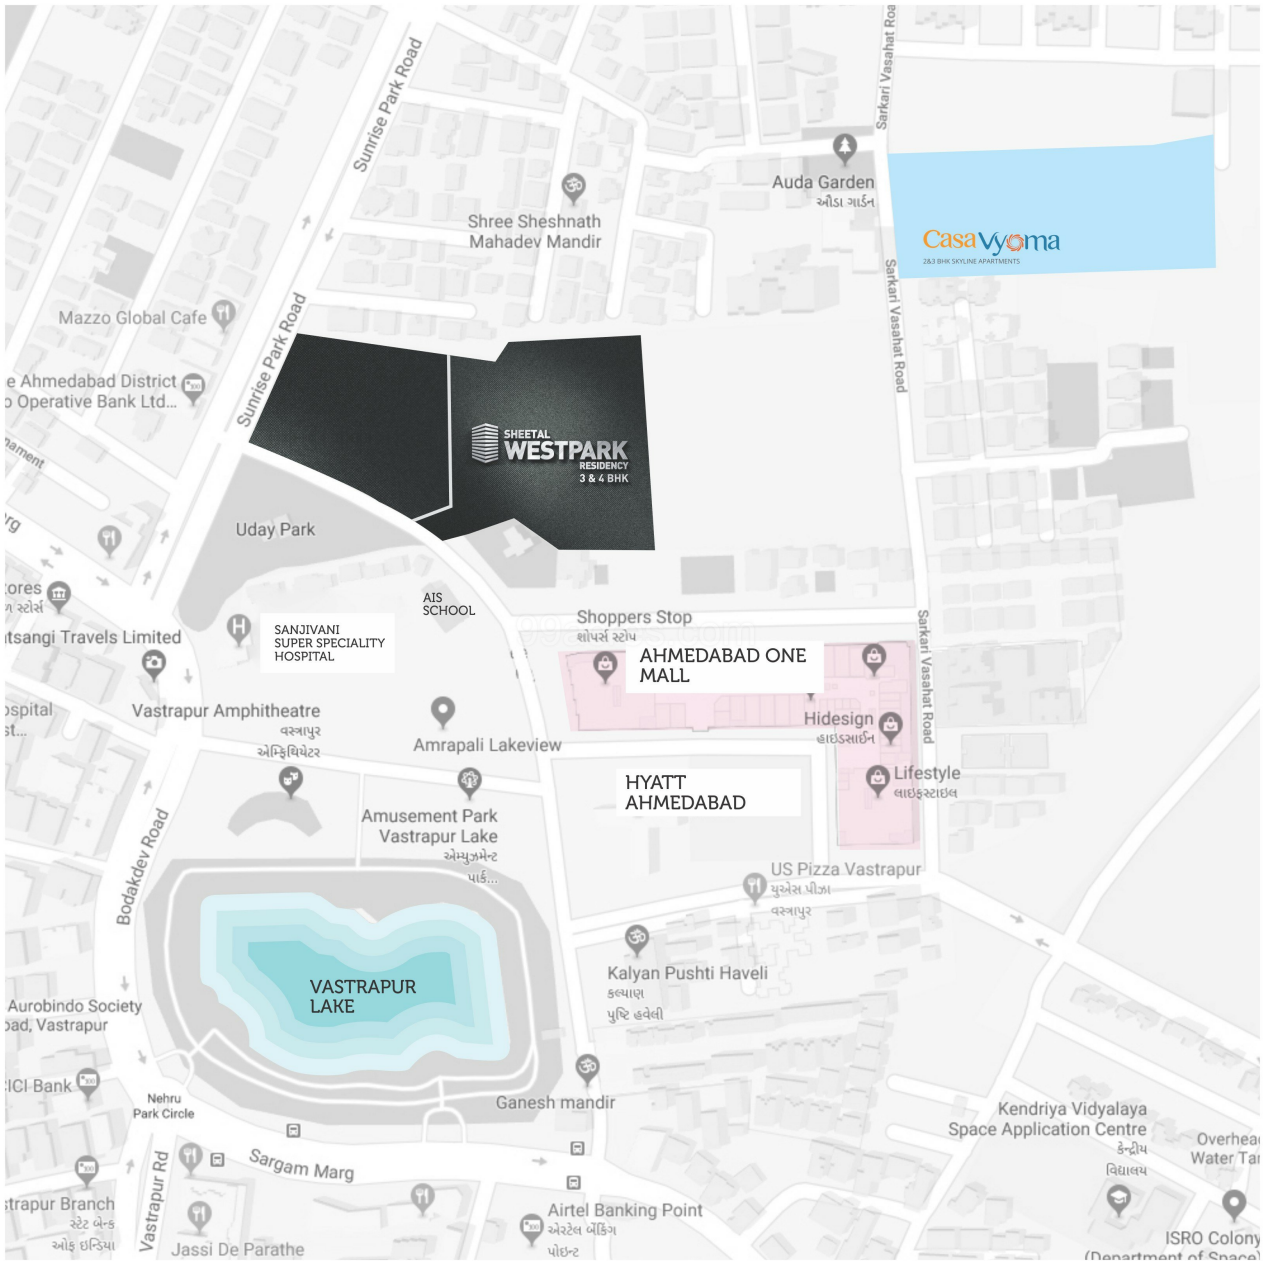

Project : Sheetal Westpark Residency

Builder : Sheetal Infrastructure
Ahmedabad

Location : Vastrapur, Ahmedabad West

99acres.com
India's No. 1 Property Portal

Overview

Sheetal Westpark Residency - Highlights:

Project : Sheetal Westpark Residency

Builder : Sheetal Infrastructure
Ahmedabad

Location : Vastrapur, Ahmedabad West

99acres.com
India's No. 1 Property Portal

Photos

Directions

Location Map

Amenities

Air Hockey

Carram

Cricket Pitch

Gazebo

Jogging Track

Library

Common Buildings

Club House