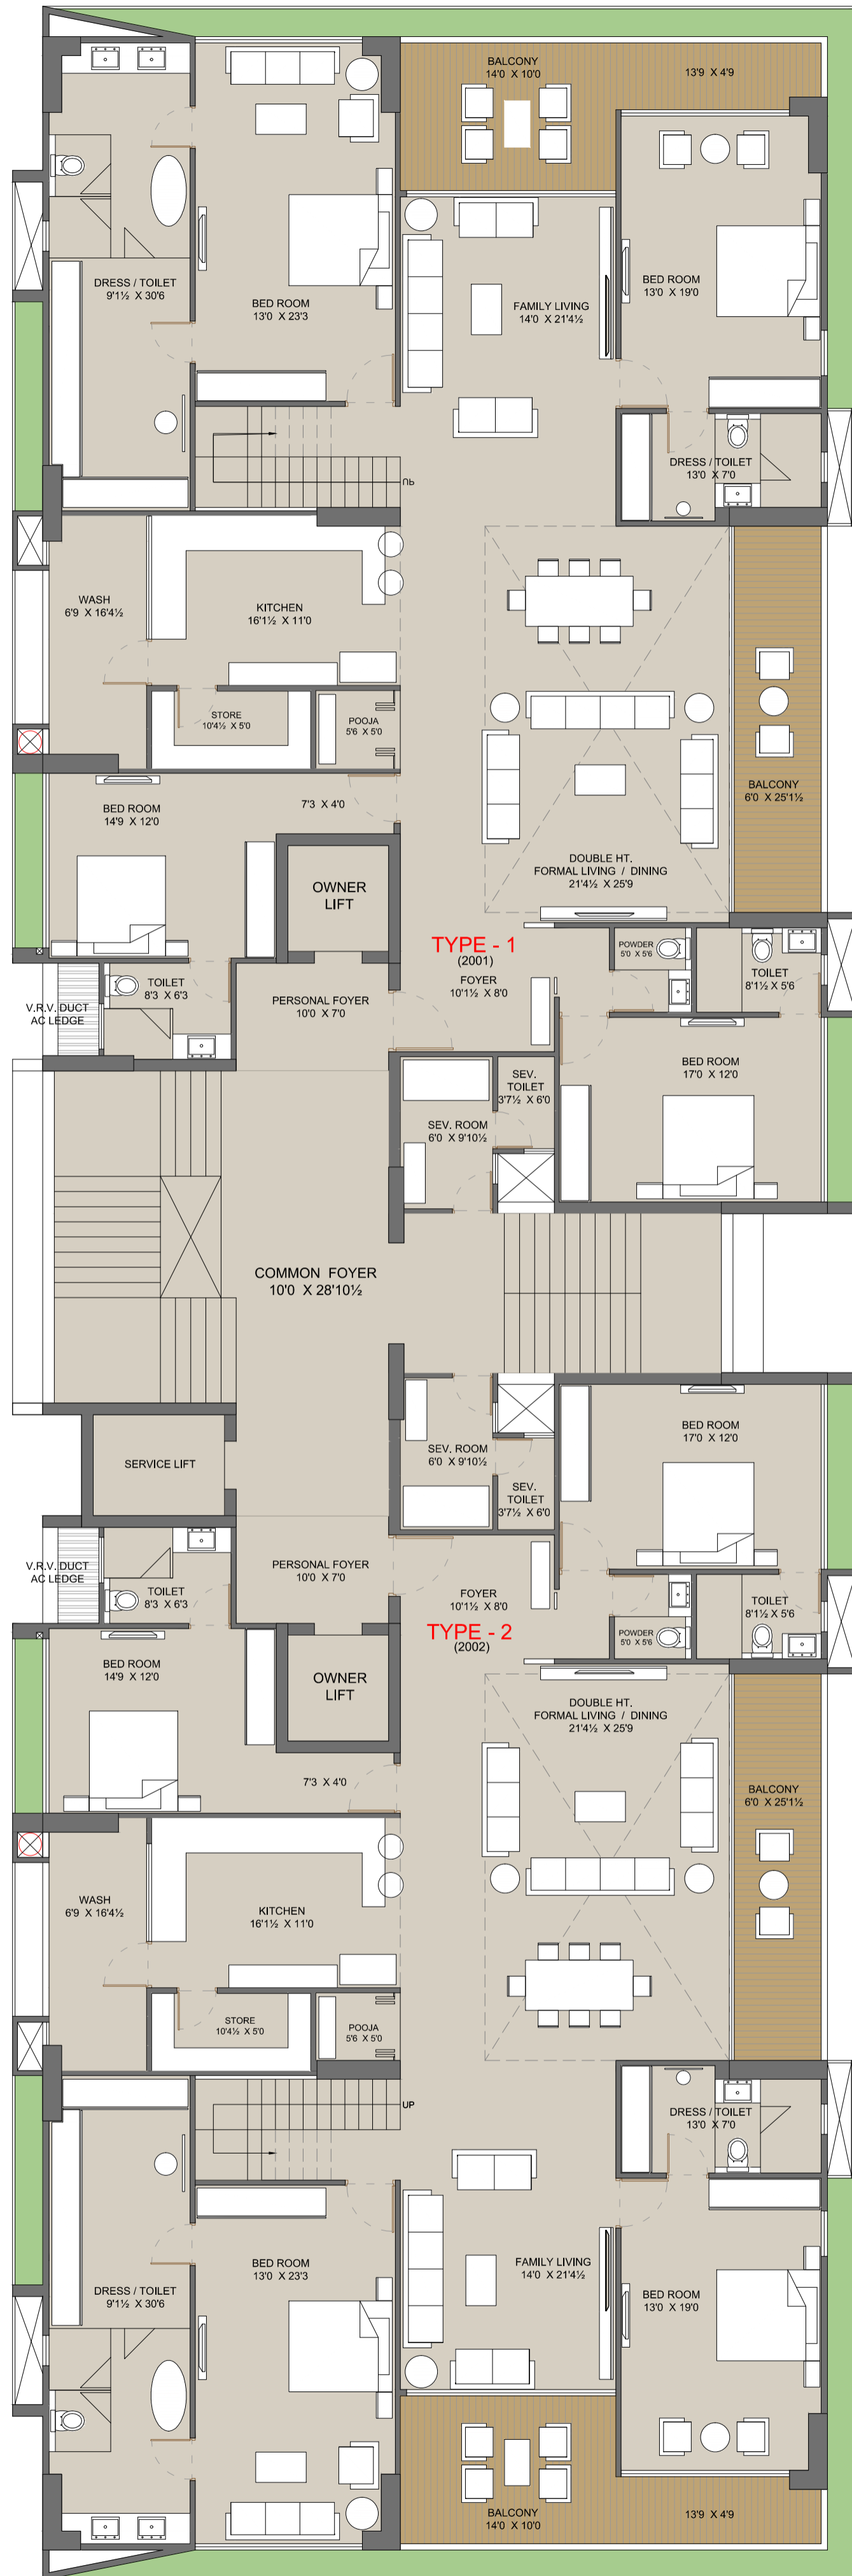

DEVELOPER :

**TIMES 40**

**LOWER GROUND FLOOR LAYOUT**

placekinesis associates

email: bhaskar@placekinesis.com  
website : www.placekinesis.com

**TYPE - 1**

**TYPE - 1**