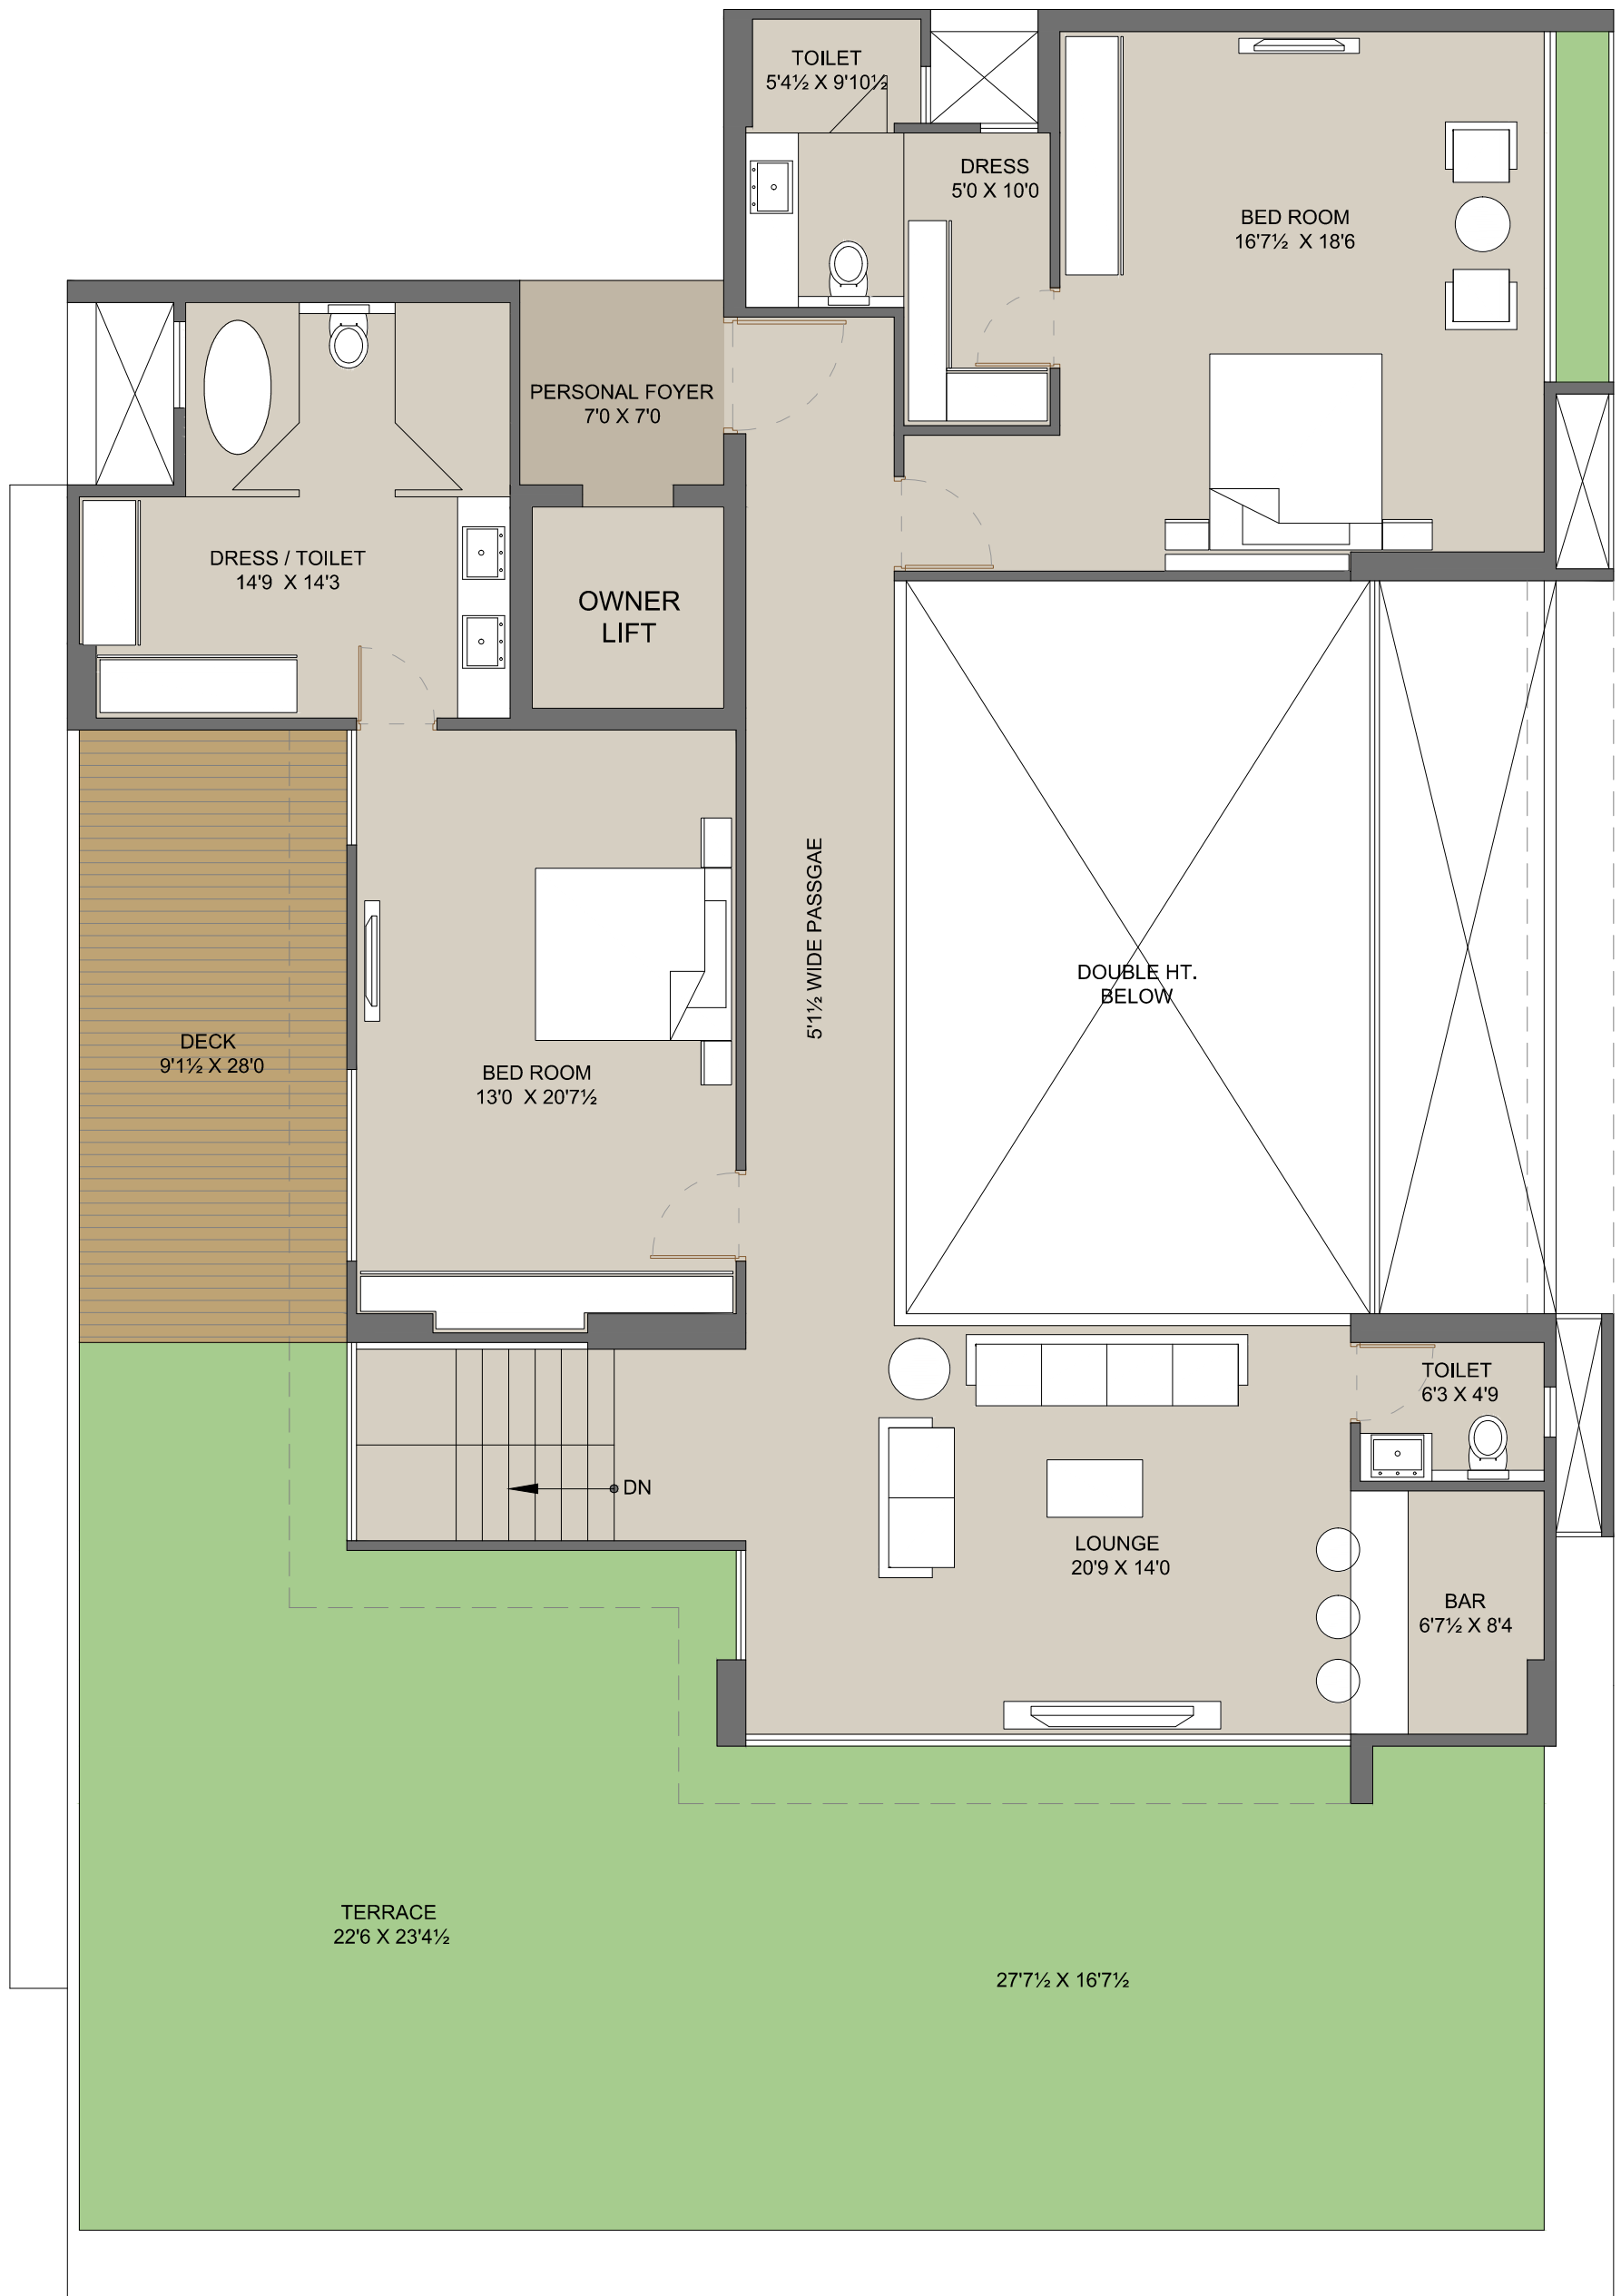

DEVELOPER :

**TIMES 40**

**LOWER GROUND FLOOR LAYOUT**

placekinesis associates

email: bhaskar@placekinesis.com  
website : www.placekinesis.com

**TYPE - 1**

**TYPE - 1**