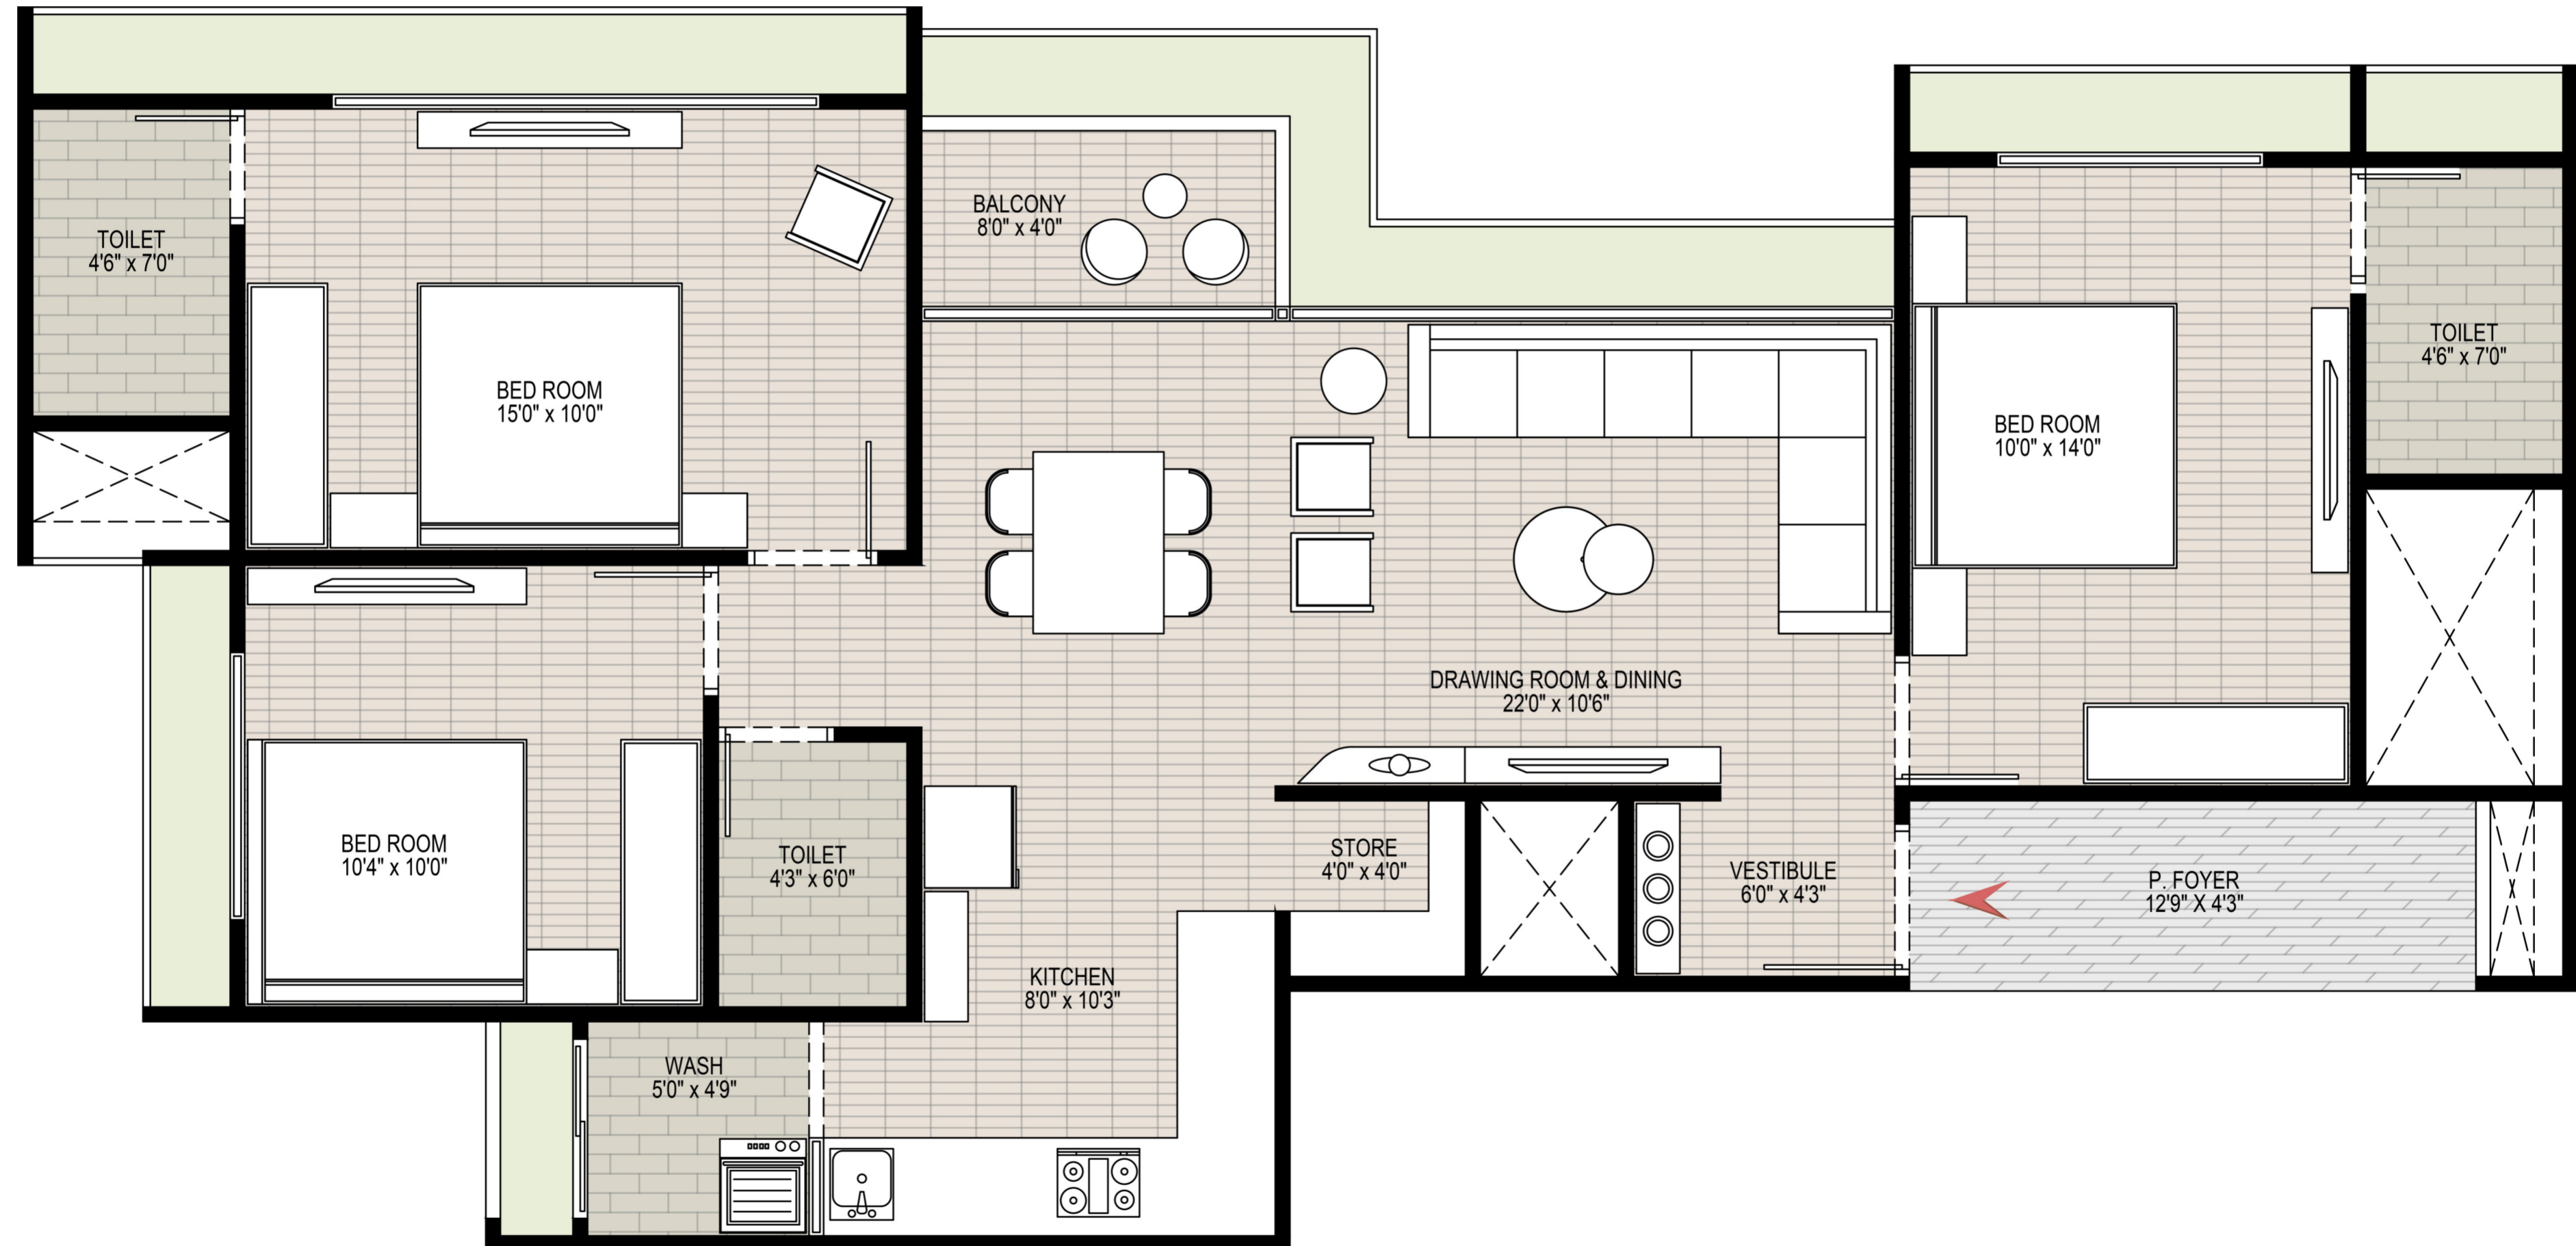

VASTU COMPLIANT

TYPICAL FLOOR

45.00 MT. WIDE ROAD

AVV

AVA

4 BHK UNIT PLAN

South Bopal BRTS Bus Stand -
Apollo International School -
YMCA Club -

0.75 km
1.3 km
4.0 Km

Jain Derasar -
SOBO Centre -
Taj Skyline -

1 km
2.0 km
5.7 Km

Auditorium -
Club O7 -

1.2 km
2.0 Km

The logo for Harvi Group features a stylized 'H' composed of three vertical bars: a black bar on the left, a red bar in the center, and a black bar on the right. Below this symbol, the word 'HARVI' is written in a bold, black, sans-serif font. Underneath 'HARVI', the word 'GROUP' is written in a smaller, black, sans-serif font.