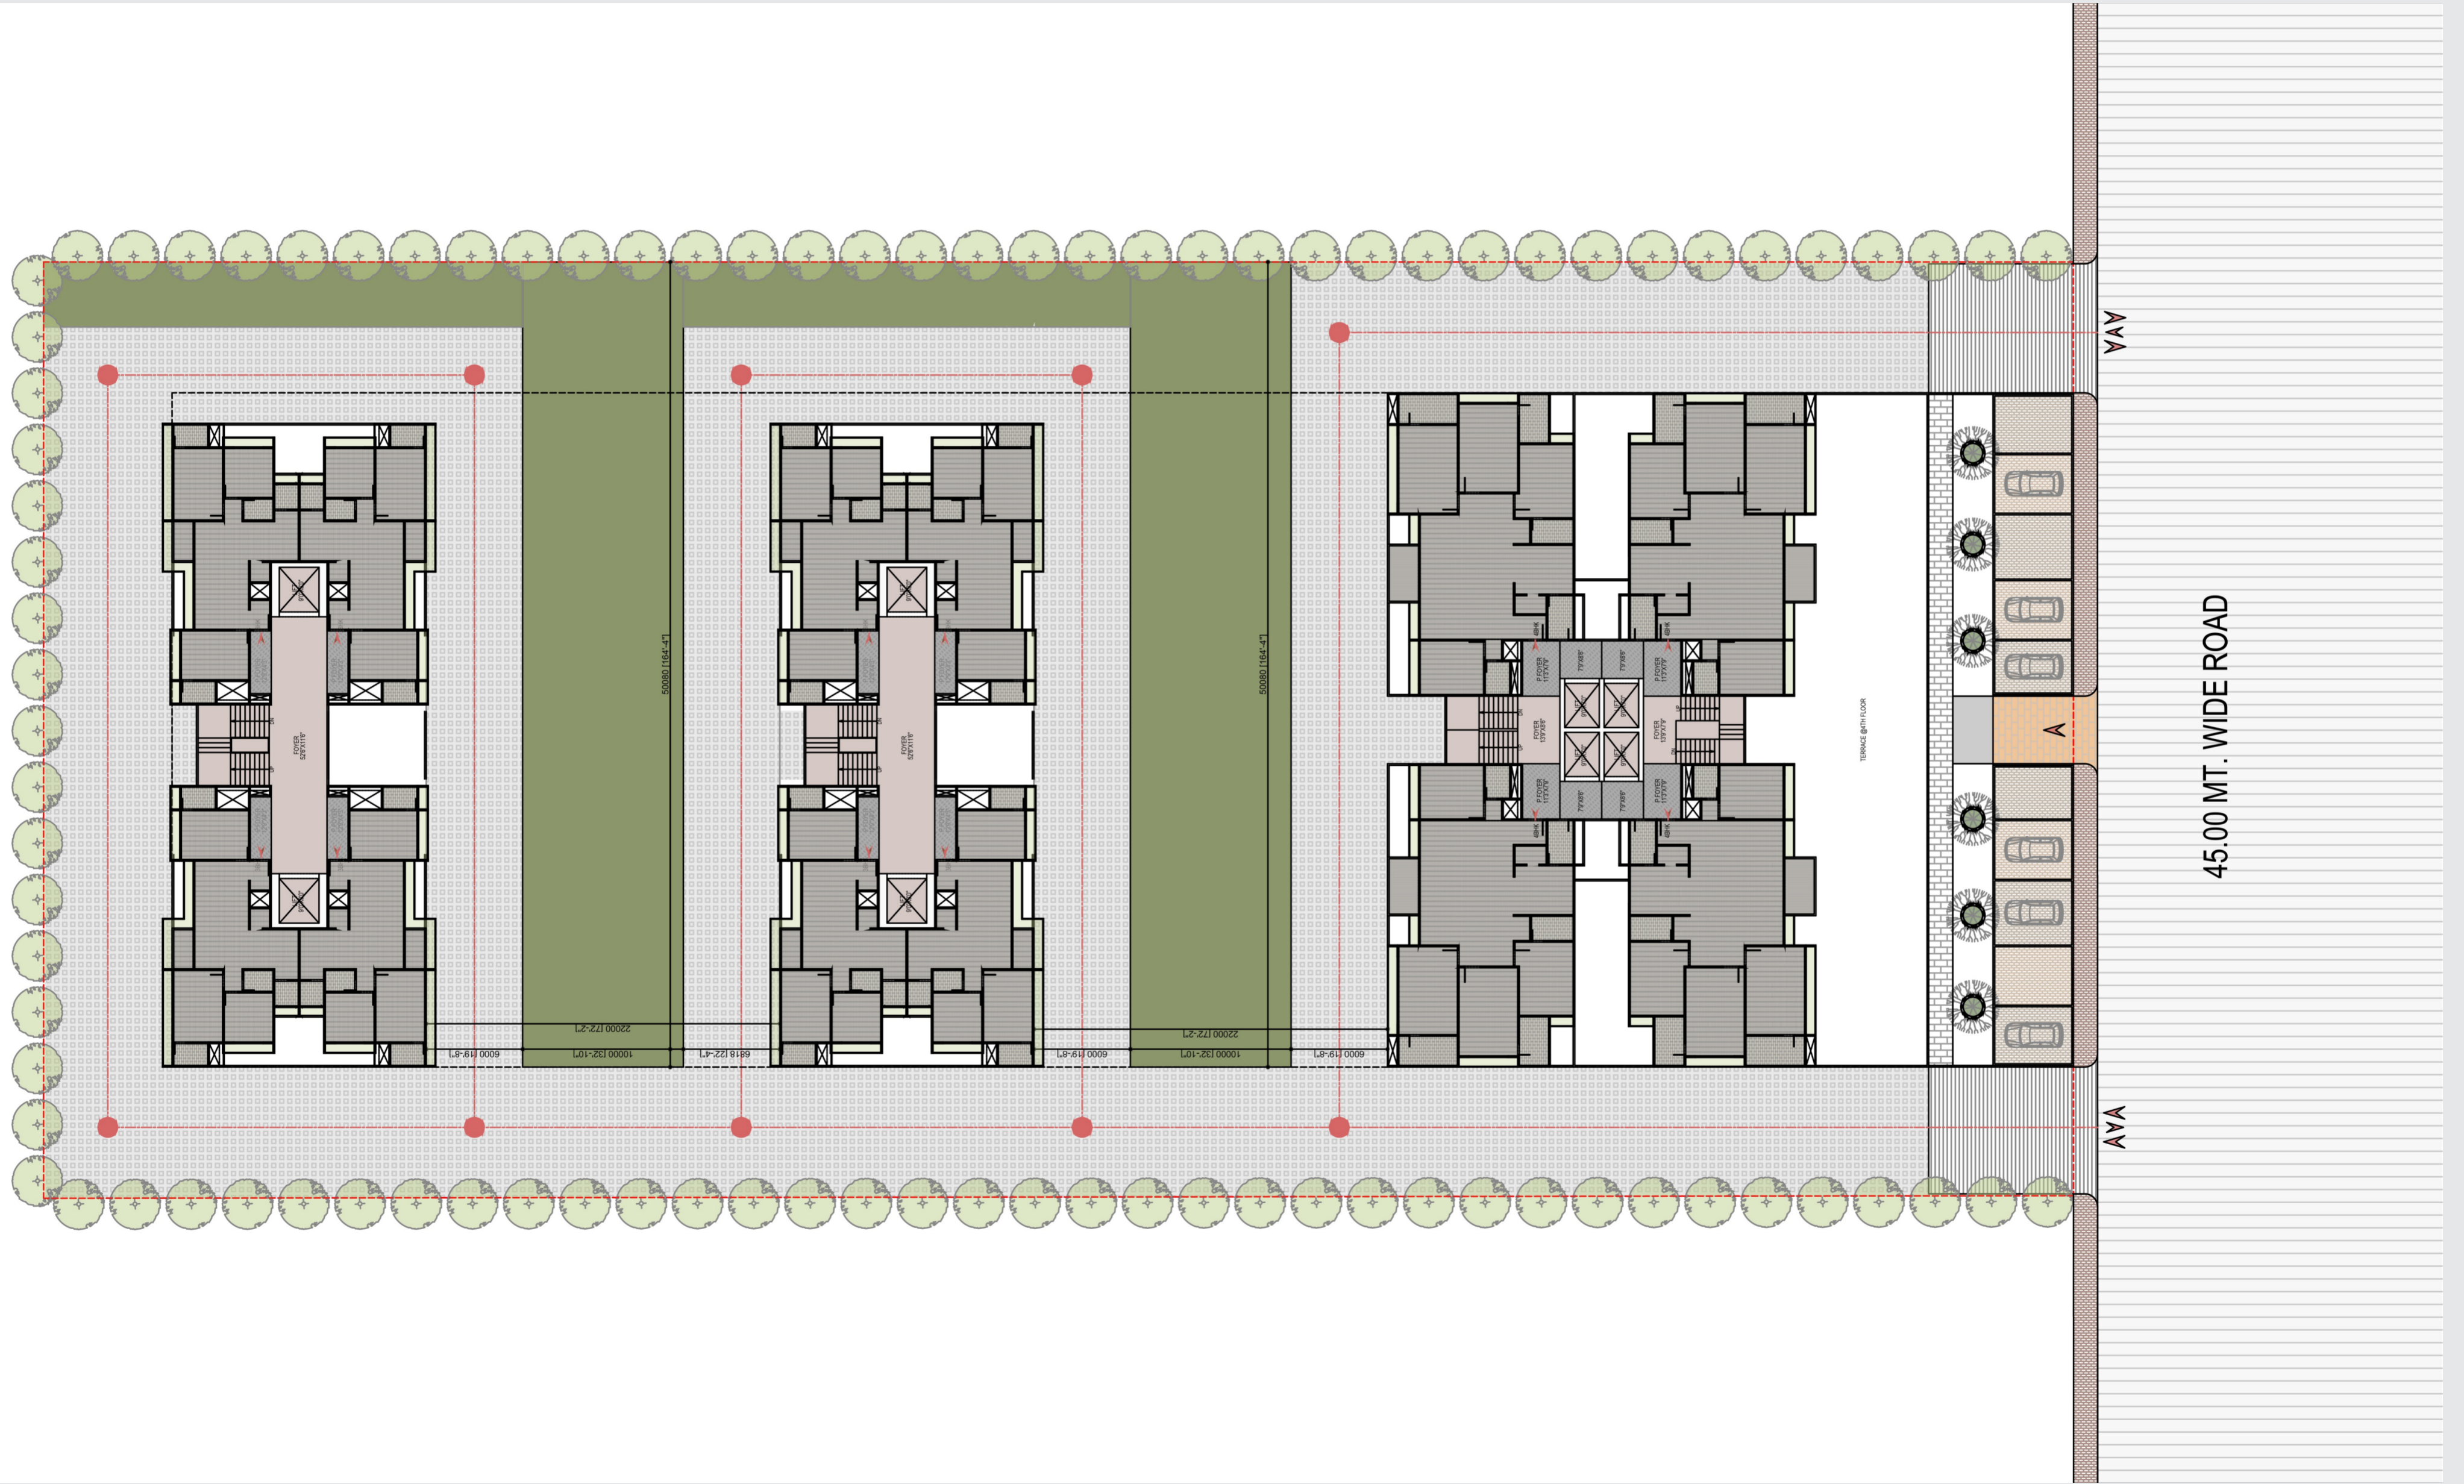

HARVI

VIP ROAD

coming soon

BHK
ALLURING STATE
OF LIVING

PROJECT USP

65%
OPEN SPACE

3 SIDE
OPEN APARTMENT

100%
AIRY HOMES

VASTU COMPLIANT

TYPICAL FLOOR

45.00 MT. WIDE ROAD

AVV

AVA

4 BHK UNIT PLAN

South Bopal BRTS Bus Stand -
Apollo International School -
YMCA Club -

0.75 km
1.3 km
4.0 Km

Jain Derasar -
SOBO Centre -
Taj Skyline -

1 km
2.0 km
5.7 Km

Auditorium -
Club O7 -

1.2 km
2.0 Km

The logo for Harvi Group features a stylized 'H' composed of three vertical bars: a black bar on the left, a red bar in the center, and a black bar on the right. Below this symbol, the word 'HARVI' is written in a bold, black, sans-serif font. Underneath 'HARVI', the word 'GROUP' is written in a smaller, black, sans-serif font.